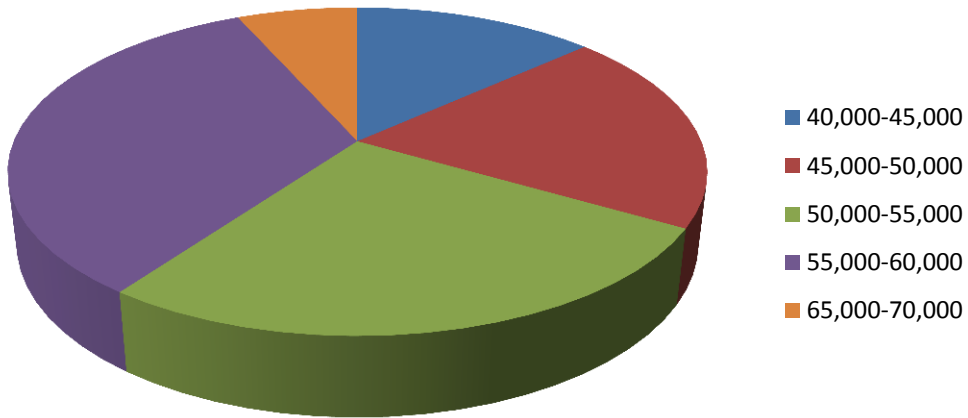

Graduates' Employment Data

Starting Base Salaries for Spring 2012

Starting Positions for Spring 2012 Graduates

*Data collected from spring 2012 BC undergraduate senior survey.
Base salary does not include benefits, bonuses, etc.*